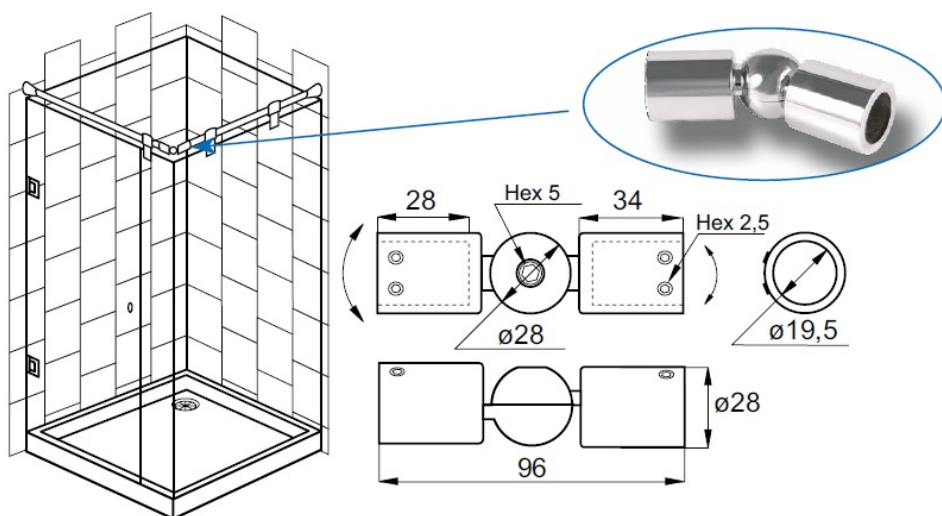

PRODUCT SHEET

Description:

Swivel Connector F/2 Bars, F/ø19mm Tubes, Chrome Plated

Item number:

15.26.104-0

Units	Box	Carton	HS Code	Barcode
Pcs.	1	50	8302419000	
				5704866505031

SISO A/S

Mileparken 11
DK-2740 Skovlunde
Denmark
VAT: DK 24786013